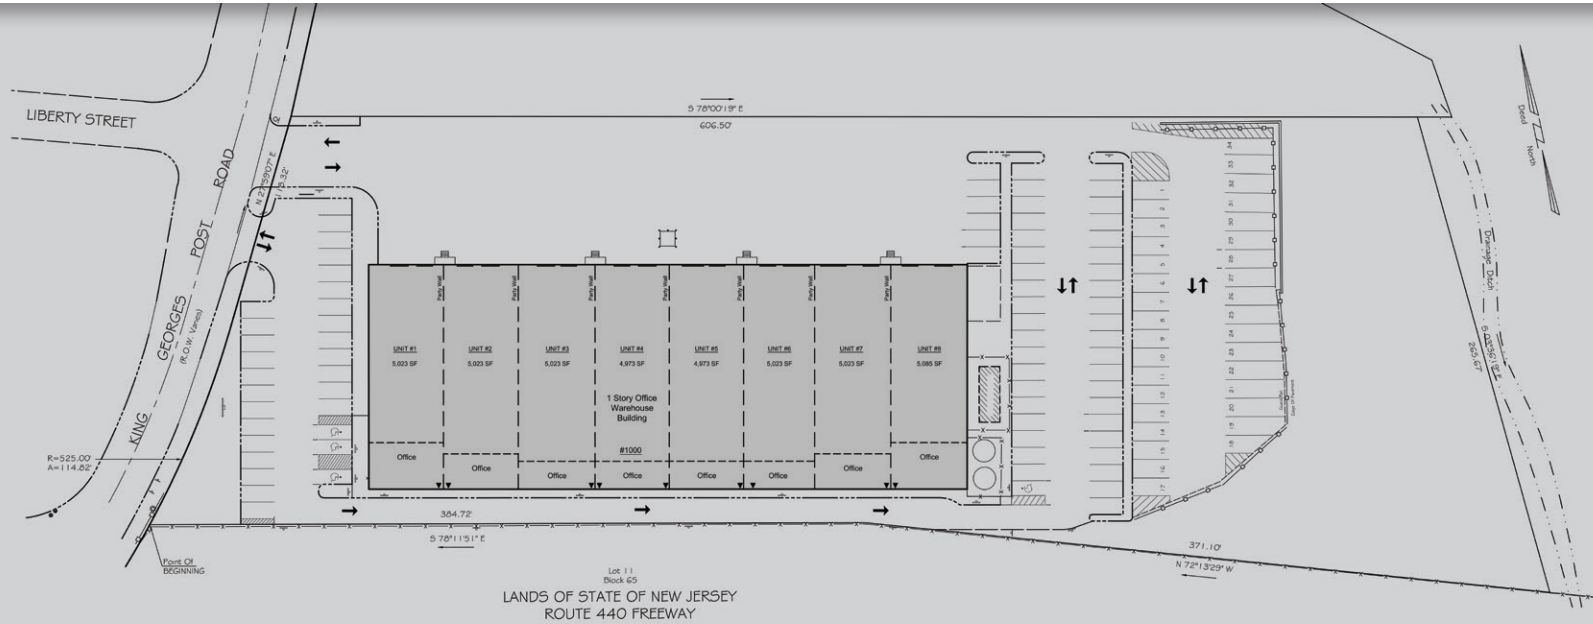

Raritan Center Flex Warehouse Space

1000 King Georges Post Road, Fords, NJ

For additional information:

Josh Adler

Adler Development

732.225.5000 | joshua@adlerdev.com

www.adlerdev.com